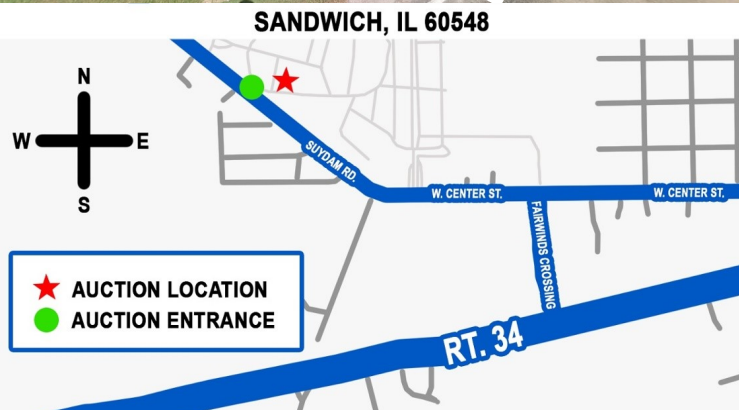

Household: Tin Ware, Granite Ware, Copper Ware, Lg Crockery Bowls, Hoosier Cabinet Top, Drop Front Desk, Wood Coffee Grinder, Carpenter Tool Box, Egg basket, Pictures & Prints, Brass Bed, Oak Ice Box, Whiskey Jug, 1960 Radio, Vintage Kitchen Utensils, Lg Bevel Mirror, Wood Kitchen Items - Bowls, Spatterware Bowl, Cherry Pitter, Wood Basket, Spice Cabinet, Old Pullies, Apple Peelers, Wire Baskets, Egg Cartons, Antique Chairs, Wicker Patio Furniture, Wire Top Jars, Claw & Ball Lamp Table, Hoosier Cupboard, Silver Trays, Clam Shell, Milk Crate, Wood Baseball Bats, Vintage Roaster w/ Stand, Folding Table, Cheese Boxes, Lawn & Garden, Trunks, Quilt Rack, Fishing Poles & Tackle, Picnic Baskets, Dressers, Cabinets, Graniteware, Pictures & Prints, 1880's Walnut 2 Door Glass Wall Cabinet, 1920/1930/1940 Furniture Pcs, Book Shelves, Baker Shelf, Pine Dry Sink, 3 Door Oak Ice Box.

Tools & Equipment: Plastic Tool Chest, Plastic Boar Motor Tanks, Green Cabinet, Cross Bow, BB Guns, Lantern, 5 Gal Whiskey Jug, American Family Hanging Scale, (2) Wire Chairs, Trolling Motor, Boat Fuel Can, Radio, Green Step Ladder, Metal Lawn Chairs, Kerosene Heater, Microwave, Plastic Stack Shelving.

ONLINE BIDDING FOR SELECT ITEMS