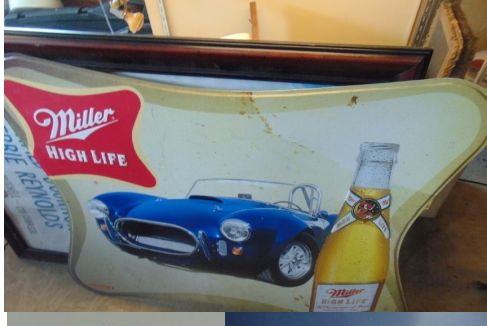

PUBLIC ESTATE AUCTION

Saturday, September 23rd, 2023 9AM Start
11525 State Rt. 71, Yorkville, IL 60560

Two Auction Rings!

Tractors, Mowers, Antiques & Collectibles, Tools & Shop Items,
Advertising Pieces, Beer Lights, Primitives, & Much More!

1. John Deere 4610 Utility Tractor w/ 460 Loader Bucket, Diesel, Ser. LV4610P165467 w/ Curtis Cab Full Glass, 667 Original Hours, Power Reverse, Heated Cab, Tilt Out Front Window & Rear Window, 4 Speed, 3pnt, PTO, Utility Semi Turf Tires, Front Hydraulics, Brush Guard, Garage Kept, Detachable Cab. **John Deere** Set of detachable forks.
2. X Mark 72" XP 31HP Liquid Cooled Zero Turn Mower - Has Hydraulic Issue
3. Double Axle Load Trail Flat Bed Trailer
4. Cub Lo-Boy Utility Tractor w/ Belly Mower - Gas
5. Hand Carver Michael L Brown - Indian Hall Tree - Master Carver from Sandwich, IL
6. 2005 Chevy Silverado K1500HD Pickup Truck, White Color, Around 94,000 Miles (Original Owner: ~90,000, Executor ~4,000), 4x4, Gasoline Engine, Garage Kept, Very Good Shape, VIN: 1GCGK13U85F846961.
7. Hydraulic Control - Rear Blade, 3pt hitch, Ser. M00084X050001