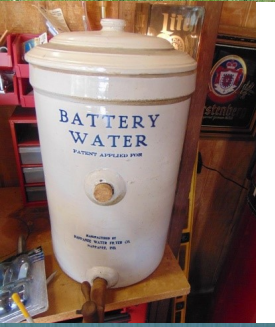

1. John Deere 4610 Utility Tractor w/ 460 Loader Bucket, Diesel, Ser. LV4610P165467 w/ Curtis Cab Full Glass, 667 Original Hours, Power Reverse, Heated Cab, Tilt Out Front Window & Rear Window, 4 Speed, 3pnt, PTO, Utility Semi Turf Tires, Front Hydraulics, Brush Guard, Garage Kept, Detachable Cab. **John Deere** Set of detachable forks.
2. X Mark 72" XP 31HP Liquid Cooled Zero Turn Mower - Has Hydraulic Issue
3. Double Axle Load Trail Flat Bed Trailer
4. Cub Lo-Boy Utility Tractor w/ Belly Mower - Gas
5. Hand Carver Michael L Brown - Indian Hall Tree - Master Carver from Sandwich, IL
6. 2005 Chevy Silverado K1500HD Pickup Truck, White Color, Around 94,000 Miles (Original Owner: ~90,000, Executor ~4,000), 4x4, Gasoline Engine, Garage Kept, Very Good Shape, VIN: 1GCGK13U85F846961.
7. Hydraulic Control - Rear Blade, 3pt hitch, Ser. M00084X050001