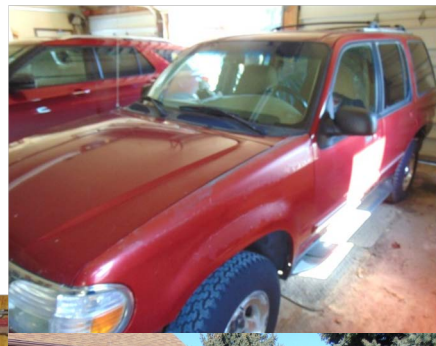

LARGE PUBLIC ESTATE AUCTION

Saturday, April 26th, 2025 9AM Start

16060 Rosemarie Ln, Lockport, IL 60441

Ford Model A Pickup, US Military Jeep, Pickup, Flatbed Truck, SUV, Antiques & Collectibles, Shop Tools & Equipment, Household, Firearms & Much More!

- **1999 Ford F250 Super Duty** - Diesel V8 Pickup Truck, Olive Green Color, 4x4, Cab + 1/2, 8' Bed loaded w/ power, Alum. Running Boards, w/ White Fiberglass Topper, Reese Hitch, Alum. Wheels, RT Cooper Tires, Garage Kept, 153,752 Miles, VIN: 1FTNX21F4XED37784

- **1940's US Military Jeep** - 10,134 Miles, Garage Kept, Spare Tire, Fuel Tank, (Steve drove Jeep as a young man)

- **2000 Ford Explorer XLT** - Carry All, Maroon w/ like new tires, Alum Wheels, Loaded, Garage Kept, Clean 208,911 Miles, (rust on rocker panels), VIN: 1FMZ473E9YZ880111

- **1931 Ford Model A Pickup Truck** - Spoked Wheels, Chrome Headlights, Chrome Grill Radiator Protector Guard, Key Start, Vinyl Roof, Full Interior, Running Boards, Tailgate, 56 1/2" Bed, (Right Front Fender Needs Attention), VIN: 1489055